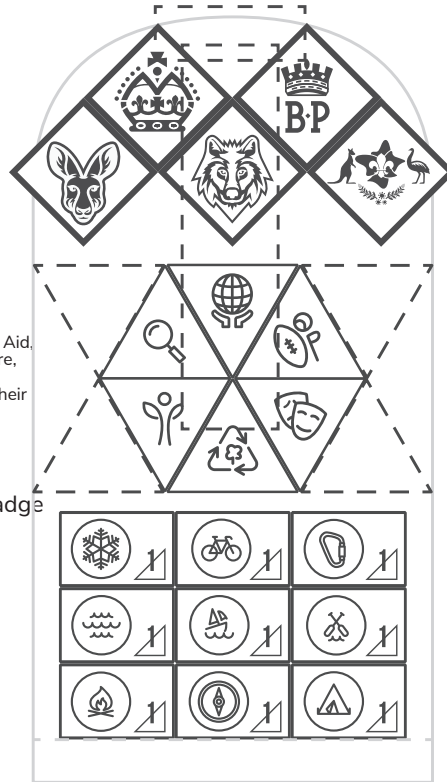

# Uniform Layout for Youth Members

Name Tapes

District / Region Badge

Scouts4SDGs  
(Earth Tribe, Scouts of the World)

Additional Awards  
(Camper, Duke of Edinburgh, First Aid, International Ambassador, Landcare, Mental Health First Aid, Personal Development, Pilot Wings, SES, Their Service, Our Heritage, Unit Management, Walkabout)

Introduction to Section Badges

**Right Sleeve**  
MY IDENTITY

Rover Scout Knot & Bar (Dashed)

Peak Award Badges

Special Interest Area Badges

Outdoor Adventure Skills Badges

**Left Sleeve**  
MY JOURNEY

Unit Role Identification  
(Patrol Leader, Assistant Patrol Leader)