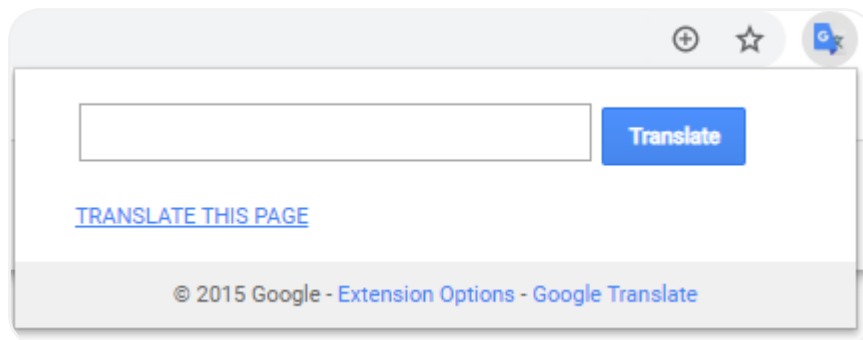

Step 2

Visit Scouts | Terrain as you would normally, through <https://traverse.scouts.com.au/>

Step 3

To the right hand side of your URL bar – you can see the Google Translate button.

Step 4

Click the Google Translate button, and then 'Translate this page'